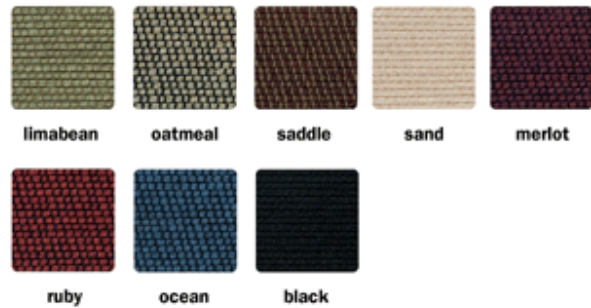

CANYON Upholstered Headboard Cushion

FRECKLE FABRIC colors

cinnamon eggplant oatmeal pesto raven

salmon

Description:

- unique retro look and feel
- rich texture and depth
- strong, rich colour palette
- playful fabric with loads of character
- gorgeous subtle luster
- great durability, ideal for homes with children and/or pets
- 61% Cotton, 39% Polyester
- Made in North America
- Cleaning Code S: Solvent Cleaner Spot clean using mild water-free solvent or dry cleaning product. Clean only in a well ventilated room and avoid any product containing Carbon Tetrachloride or other toxic materials.

MONARCH FABRIC colors

sundrop salsa army cabernet chill

canvas alabaster linen celery cafe

pebble marina phantom

Description:

- ultrasoft look and feel
- classic palette
- luxurious sleek handle
- excellent wear resistance
- easy to clean and breathes well
- family friendly
- 100% woven polyester top face
- brushed polyester/cotton backing
- water repellent finish
- 2-ply material
- Cleaning Code W: Water Based Cleaner Spot clean using the foam only from a water-based cleaning agent such as a mild detergent or non-solvent upholstery shampoo product. Apply foam with a soft brush in a circular motion. Vacuum when dry.

CANYON Upholstered Headboard Cushion

Bela Fabric Colours

ALFA fabric colors

Description:

- 2-tone woven texture and pattern
- great fabric for sofas and chairs
- great selection of high-fashion colours
- tailored pattern and appearance
- soft, cotton like feel
- durable acrylic fabric
- 74% acrylic, 26% polyester
- made in North America
- Cleaning Code S: Solvent Cleaner Spot clean using mild water-free solvent or dry cleaning product. Clean only in a well ventilated room and avoid any product containing Carbon Tetrachloride or other toxic materials.