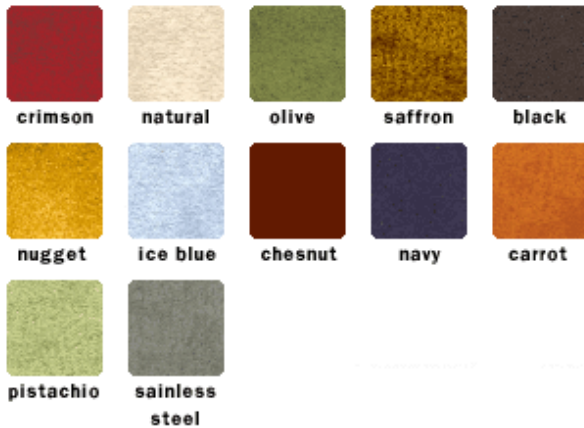

Headboard upholstered in RADIO AROMA

CANYON Upholstered Headboard Cushion

53"(W) x 2"(D) x 22"(H)

CANYON Upholstered Headboard Cushion

IRRESISTIBLE fabric colors

Description:

- soft, suede appearance
- excellent variety of neutral, earth tones and fashion colours
- ultra-softness
- luxurious and supple feel
- family-friendly, excellent for frequent use
- excellent wear resistance
- woven 100% polyester front and backing
- Cleaning Code S: Solvent Cleaner Spot clean using mild water-free solvent or dry cleaning product. Clean only in a well ventilated room and avoid any product containing Carbon Tetrachloride or other toxic materials.

CANYON Upholstered Headboard Cushion

FRECKLE FABRIC colors

cinnamon eggplant oatmeal pesto raven

salmon

Description:

- unique retro look and feel
- rich texture and depth
- strong, rich colour palette
- playful fabric with loads of character
- gorgeous subtle luster
- great durability, ideal for homes with children and/or pets
- 61% Cotton, 39% Polyester
- Made in North America
- Cleaning Code S: Solvent Cleaner Spot clean using mild water-free solvent or dry cleaning product. Clean only in a well ventilated room and avoid any product containing Carbon Tetrachloride or other toxic materials.

CANYON Upholstered Headboard Cushion

Bela Fabric Colours

ALFA fabric colors

Description:

- 2-tone woven texture and pattern
- great fabric for sofas and chairs
- great selection of high-fashion colours
- tailored pattern and appearance
- soft, cotton like feel
- durable acrylic fabric
- 74% acrylic, 26% polyester
- made in North America
- Cleaning Code S: Solvent Cleaner Spot clean using mild water-free solvent or dry cleaning product. Clean only in a well ventilated room and avoid any product containing Carbon Tetrachloride or other toxic materials.