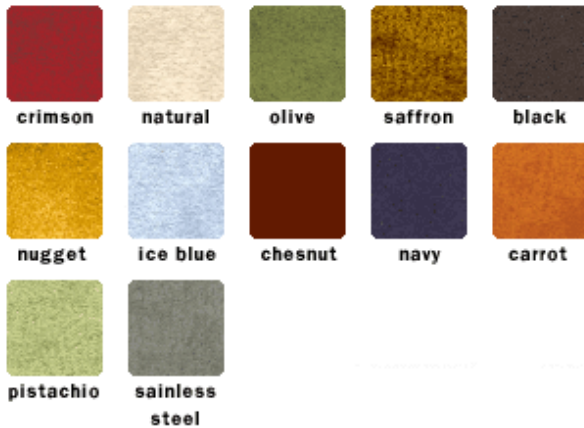

B2C Upholstered Headboard

IRRESISTIBLE fabric colors

Description:

- soft, suede appearance
- excellent variety of neutral, earth tones and fashion colours
- ultra-softness
- luxurious and supple feel
- family-friendly, excellent for frequent use
- excellent wear resistance
- woven 100% polyester front and backing
- Cleaning Code S: Solvent Cleaner Spot clean using mild water-free solvent or dry cleaning product. Clean only in a well ventilated room and avoid any product containing Carbon Tetrachloride or other toxic materials.