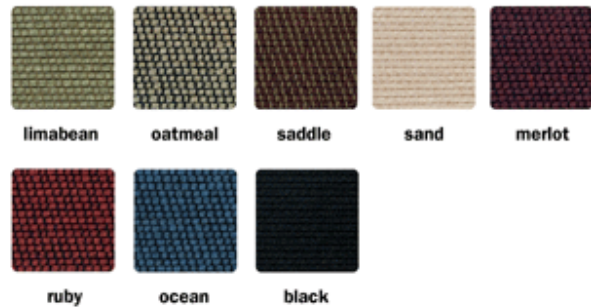

ALFA fabric colors

Description:

- 2-tone woven texture and pattern
- great fabric for sofas and chairs
- great selection of high-fashion colours
- tailored pattern and appearance
- soft, cotton like feel
- durable acrylic fabric
- 74% acrylic, 26% polyester
- made in North America
- Cleaning Code S: Solvent Cleaner Spot clean using mild water-free solvent or dry cleaning product. Clean only in a well ventilated room and avoid any product containing Carbon Tetrachloride or other toxic materials.